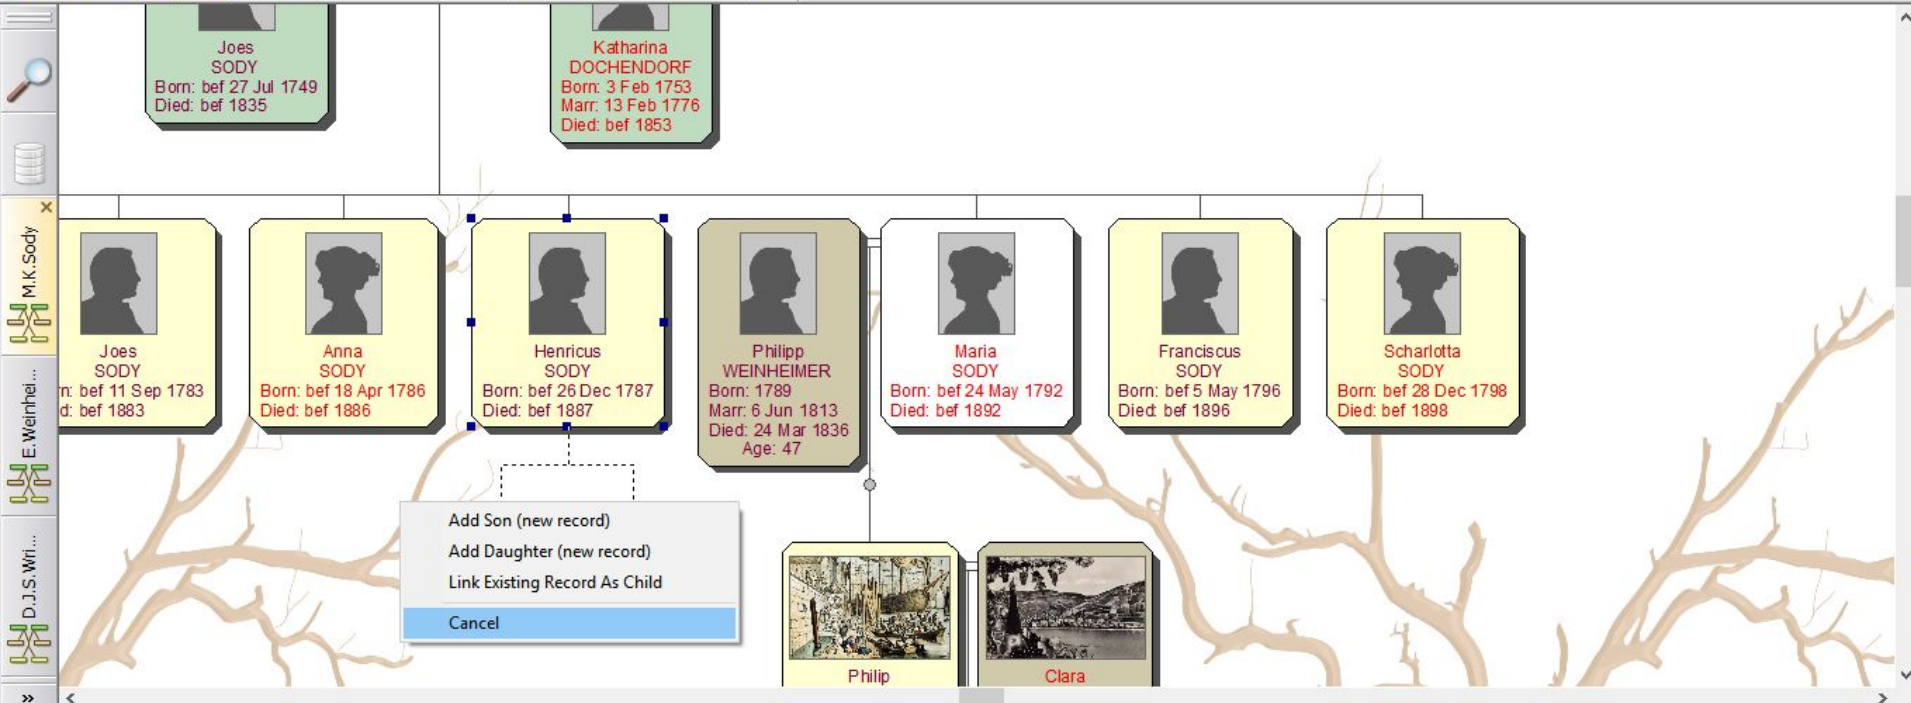

## Individual: Clara Elizabeth MELCHERT [11]

Main To Do Contact Facts Notes Media

Note

Type

- Miss Clara Melchert (Townsville), is paying a short visit to ... Local

+ Add Note

Miss Clara Melchert (Townsville), is paying a short visit to Mrs. J. Weir

Source Title: Ancestry.com

Entry Date: [ ] Where within Source: [ ] Note: [ ]

Assessment: Secondary evidence [ ] Text from Source: [ ]