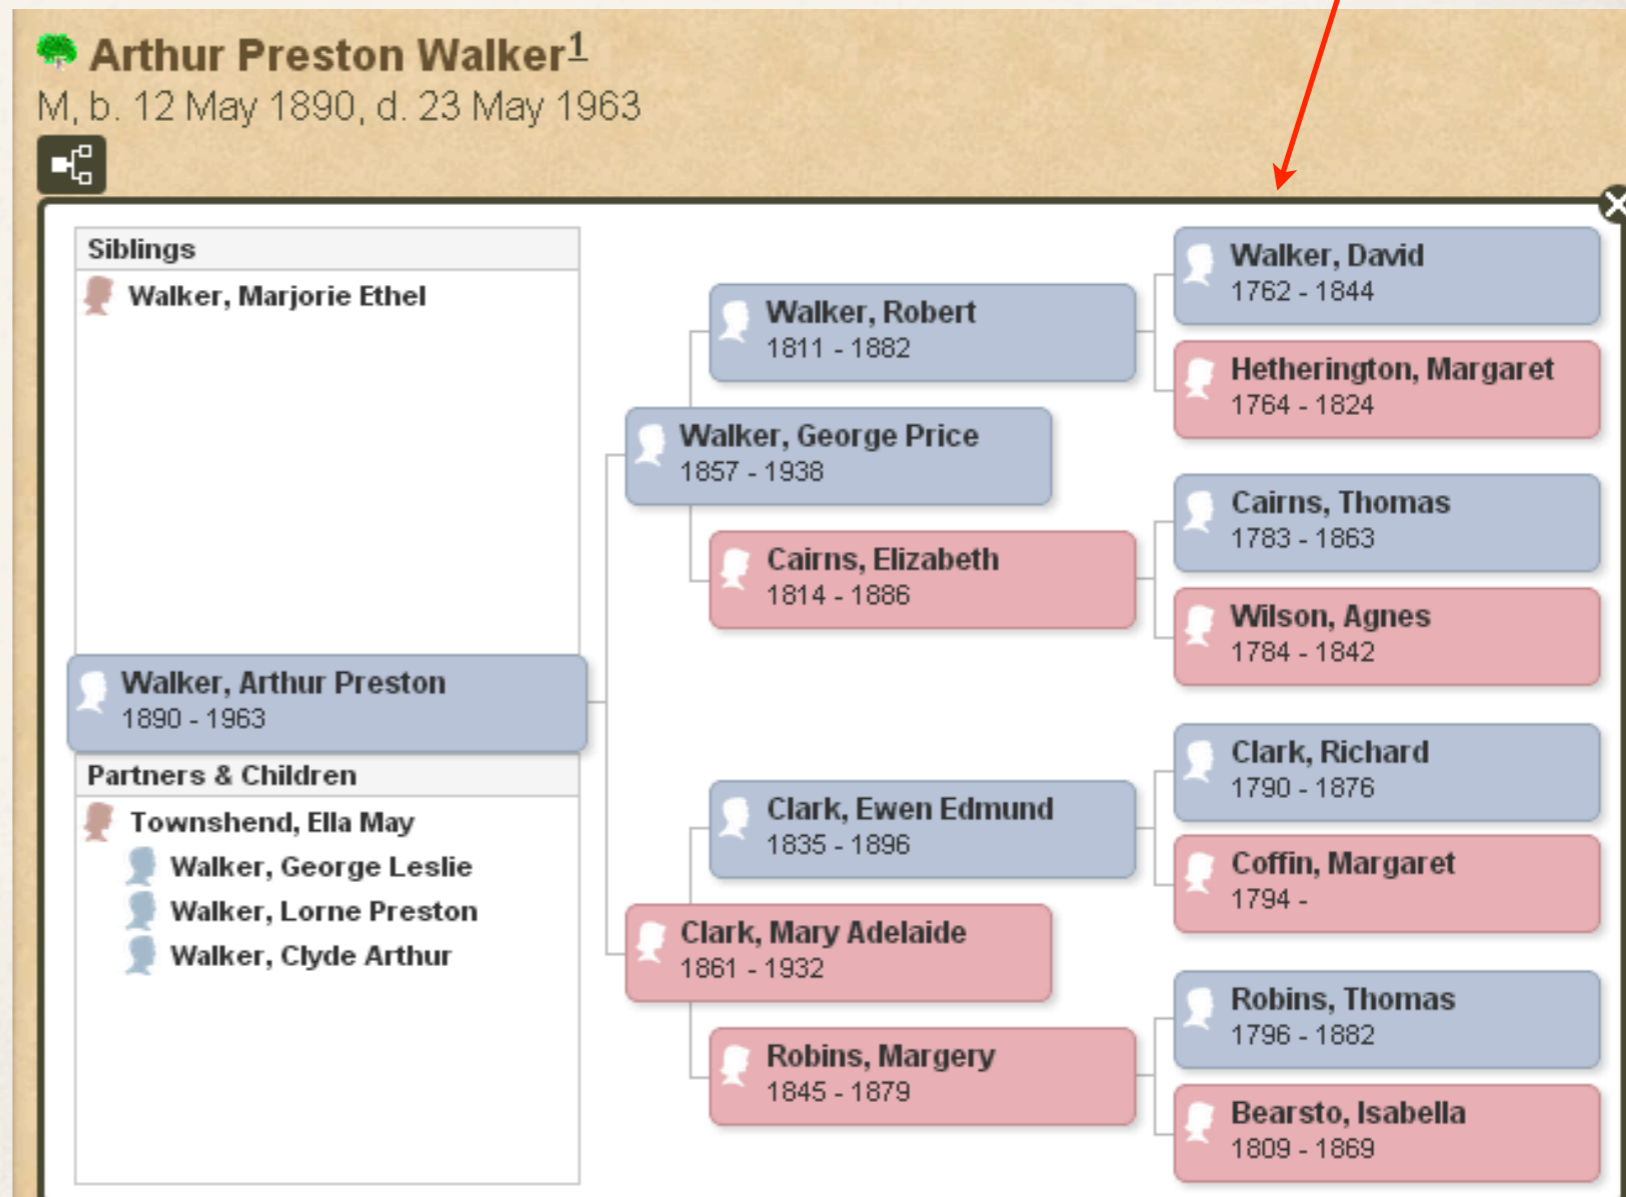

Family Explorer in v.5.x

Click here to display Family Explorer chart

Arthur Preston Walker¹
M, b. 12 May 1890, d. 23 May 1963

Now includes three generations

Includes sibling

Featured Person

Includes spouse & children