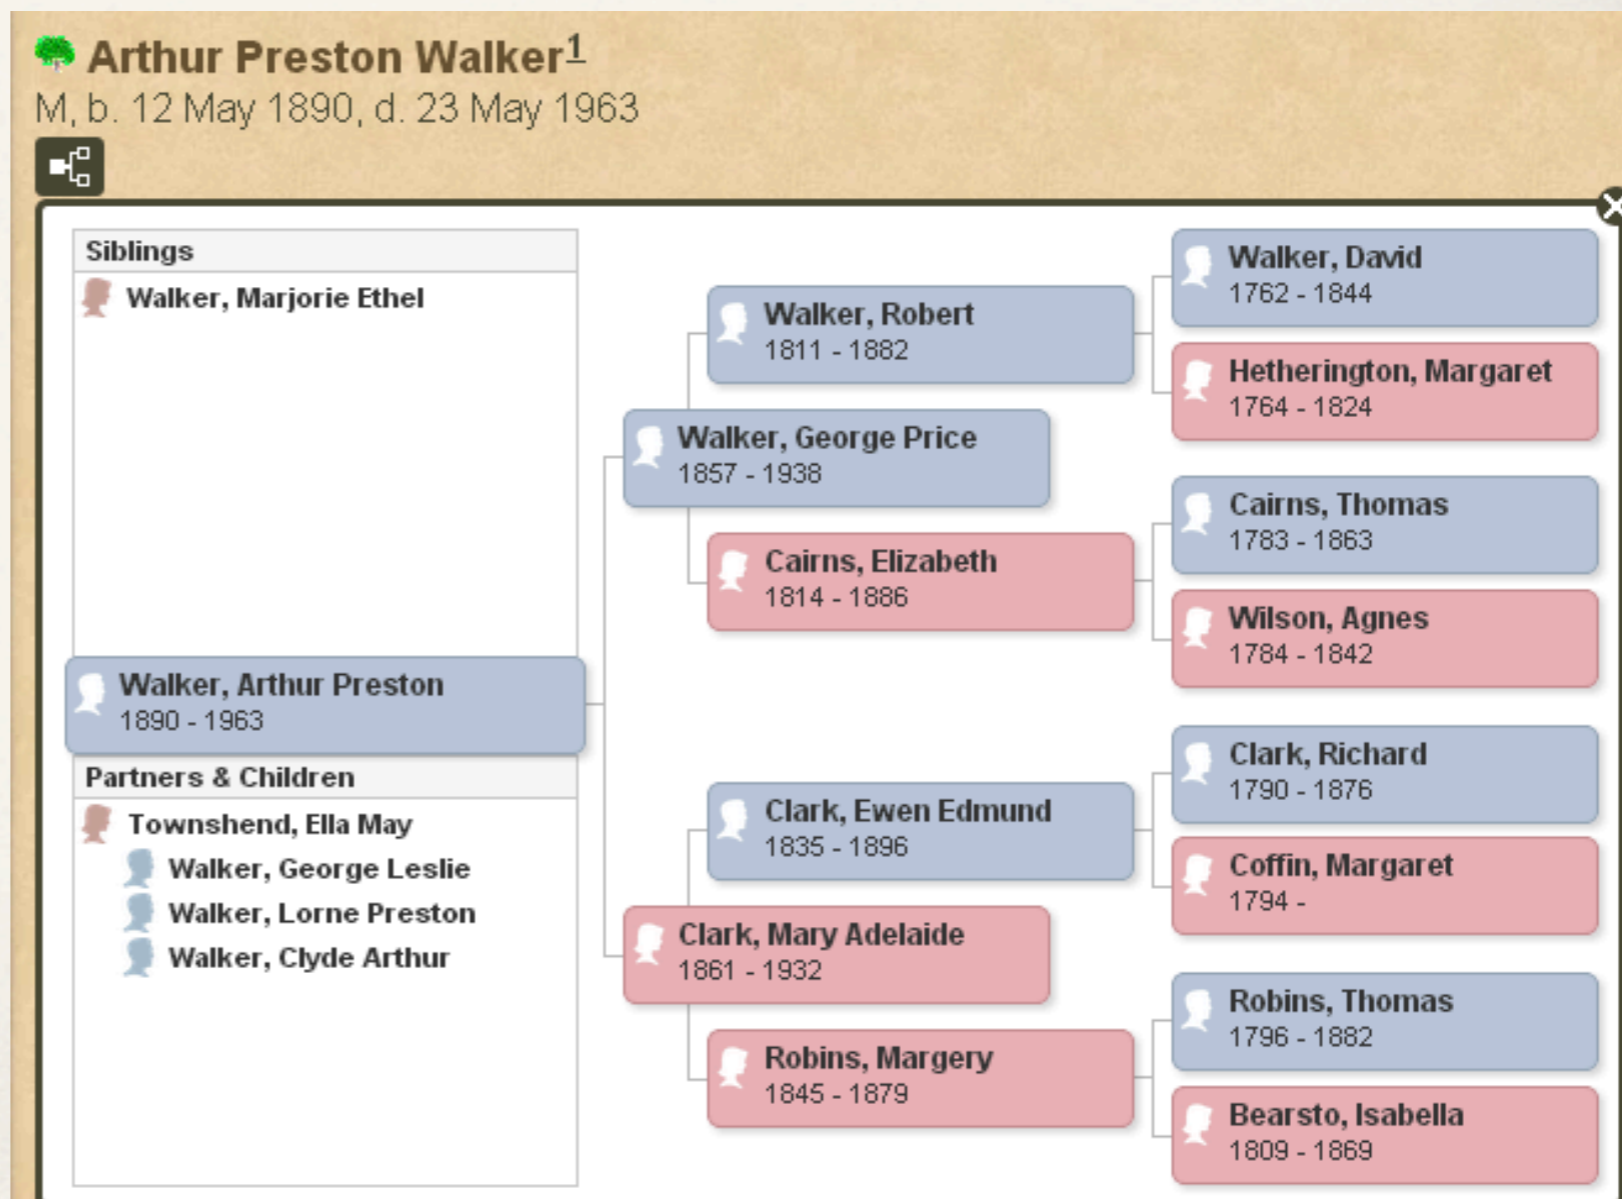

Family Tree

-  Walker, Robert
1811 - 1882
 -  Walker, David
1762 - 1844
 -  Hetherington, Margaret
1764 - 1824
-  Walker, George Price
1857 - 1938
 -  Cairns, Elizabeth
1814 - 1886
 -  Cairns, Thomas
1783 - 1863
 -  Wilson, Agnes
1784 - 1842
 -  Clark, Ewen Edmund
1835 - 1896
 -  Clark, Richard
1790 - 1876
 -  Coffin, Margaret
1794 -
 -  Clark, Mary Adelaide
1861 - 1932
 -  Robins, Margery
1845 - 1879
 -  Robins, Thomas
1796 - 1882
 -  Bearsto, Isabella
1809 - 1869

Family Explorer in v.5.x

Click here to display
Family Explorer chart

 **Arthur Preston Walker¹**
M, b. 12 May 1890, d. 23 May 1963

Featured Person

Family Explorer in v.5.x

Click here to display Family Explorer chart

 **Arthur Preston Walker¹**
M, b. 12 May 1890, d. 23 May 1963

Includes sibling

Featured Person

 **Arthur Preston Walker¹**
M, b. 12 May 1890, d. 23 May 1963

Siblings

-  Walker, Marjorie Ethel

Partners & Children